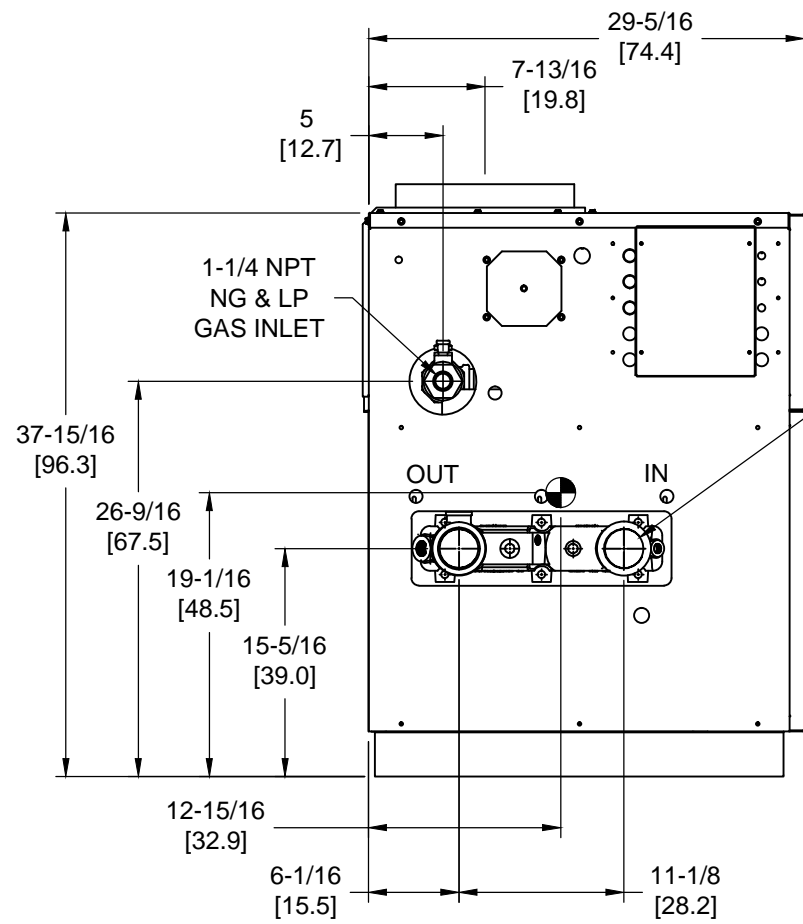

OUTDOOR TOP VIEW

NOTES:

1. SYMBOL INDICATES CENTER OF GRAVITY.
2. DIMENSIONS ARE NORMAL AND SUBJECT TO MANUFACTURING VARIATION AND SHOULD NOT BE USED FOR ROUGHING IN.
3. ALL DIMENSIONS ARE INCHES[cm].

LEFT VIEW

FRONT VIEW

AIR INTAKE  
(REAR MOUNT  
OPTIONAL)

RIGHT VIEW

REAR FLUE  
OUTLET  
(OPTIONAL)