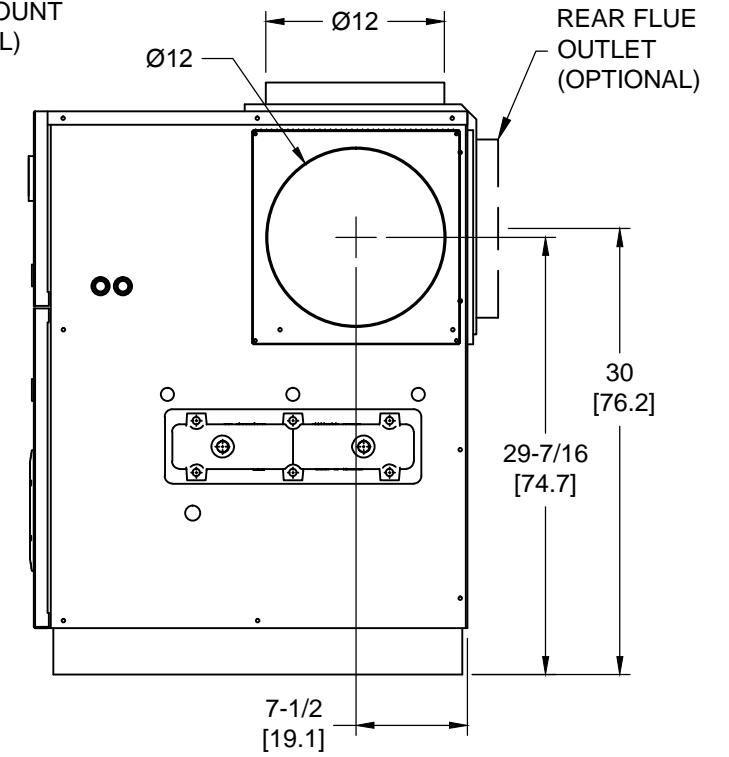

OUTDOOR TOP VIEW

NOTES:

1. SYMBOL INDICATES CENTER OF GRAVITY.
2. DIMENSIONS ARE NORMAL AND SUBJECT TO MANUFACTURING VARIATION AND SHOULD NOT BE USED FOR ROUGHING IN.
3. ALL DIMENSIONS ARE INCHES[cm].

LEFT VIEW

FRONT VIEW

AIR INTAKE  
(REAR MOUNT  
OPTIONAL)

RIGHT VIEW

REAR FLUE  
OUTLET  
(OPTIONAL)