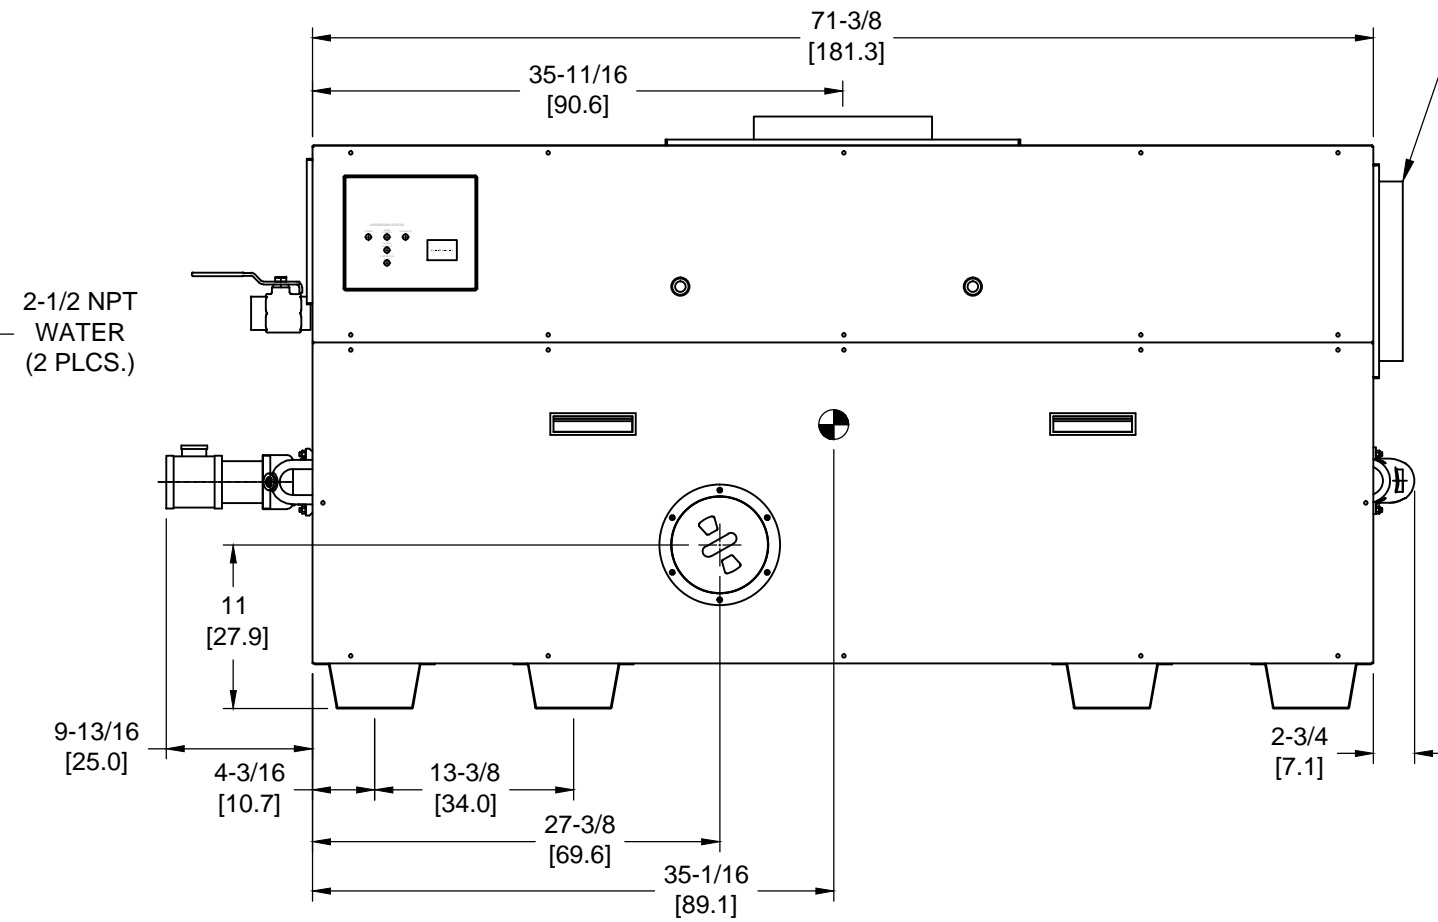

OUTDOOR TOP VIEW

NOTES:

1. SYMBOL INDICATES CENTER OF GRAVITY.
2. DIMENSIONS ARE NORMAL AND SUBJECT TO MANUFACTURING VARIATION AND SHOULD NOT BE USED FOR ROUGHING IN.
3. ALL DIMENSIONS ARE INCHES[cm].

LEFT VIEW

FRONT VIEW

AIR INTAKE  
(REAR MOUNT  
OPTIONAL)

RIGHT VIEW

REAR FLUE  
OUTLET  
(OPTIONAL)